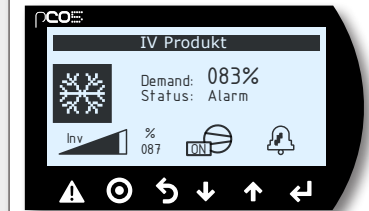

Alarm

EcoCooler in operation with an alarm on compressor 2. Alarm reset; press ▲ twice.