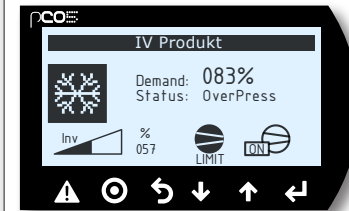

ACA-limiting

EcoCooler in operation with limited out signal to speed controlled compressor due to high pressure.