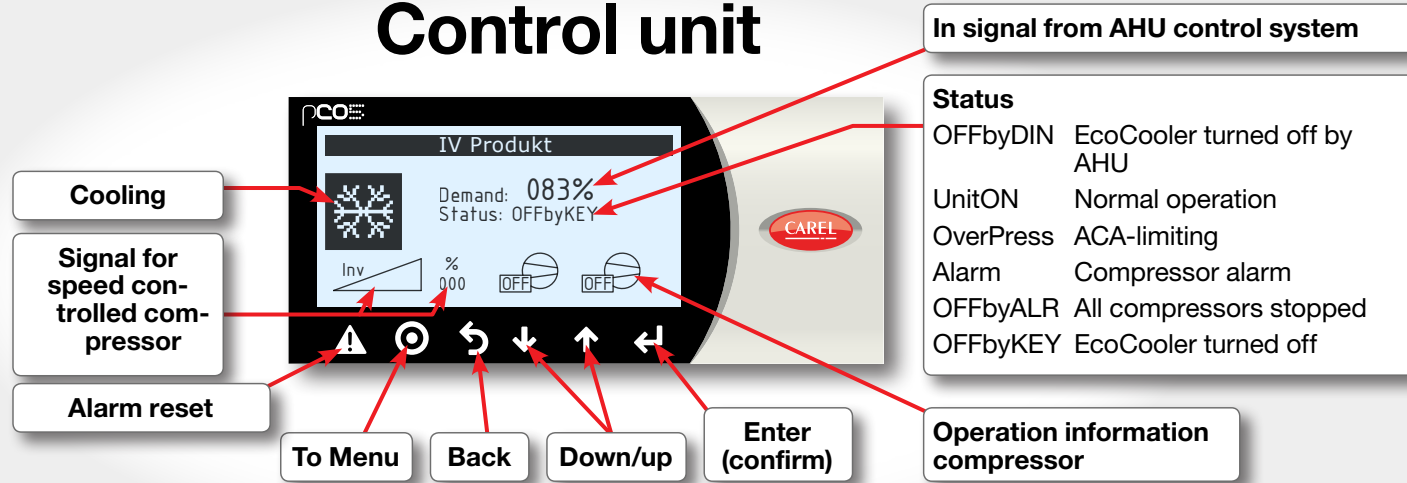

## Control unit

### ACA-limiting

EcoCooler in operation with limited out signal to speed controlled compressor due to high pressure.